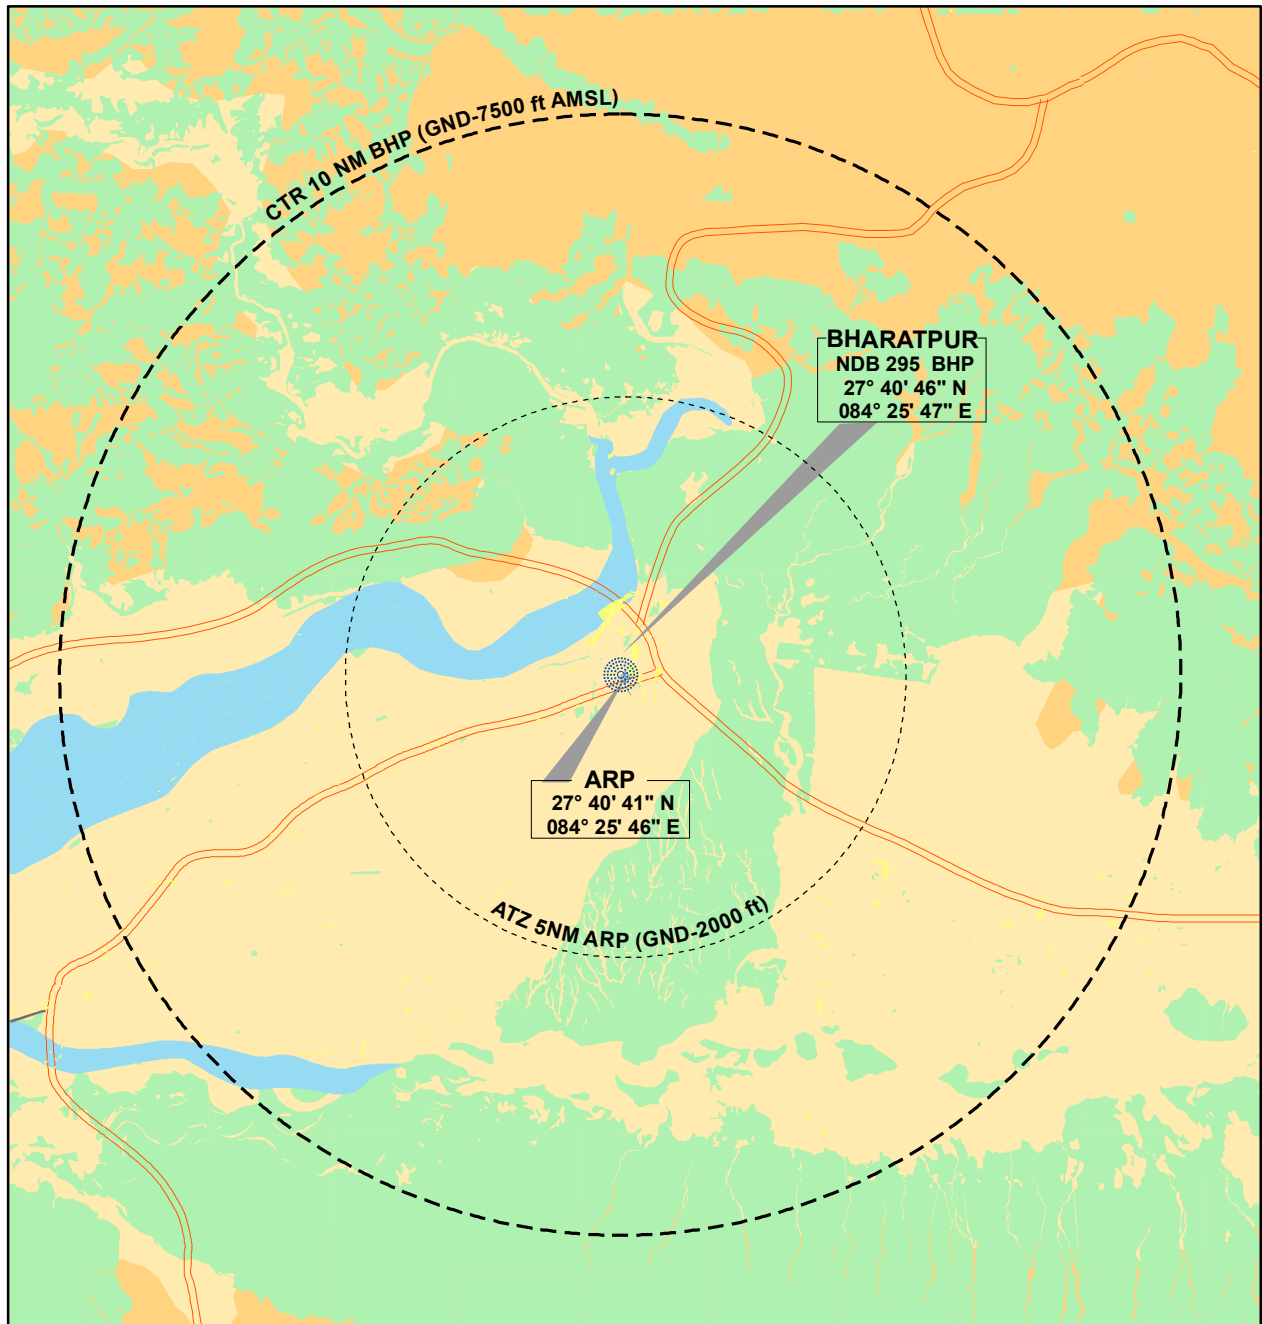

BHARATPUR CTR and ATZ

Airspace	Lateral Dimention	Vertical Limit
Aerodrome Traffic Zone (ATZ)	5 NM RADIUS OF ARP	<u>2000 ft AGL</u> GND
Control Zone (CTR)	10 NM RADIUS OF NDB BHP	<u>7500 ft AMSL</u> GND