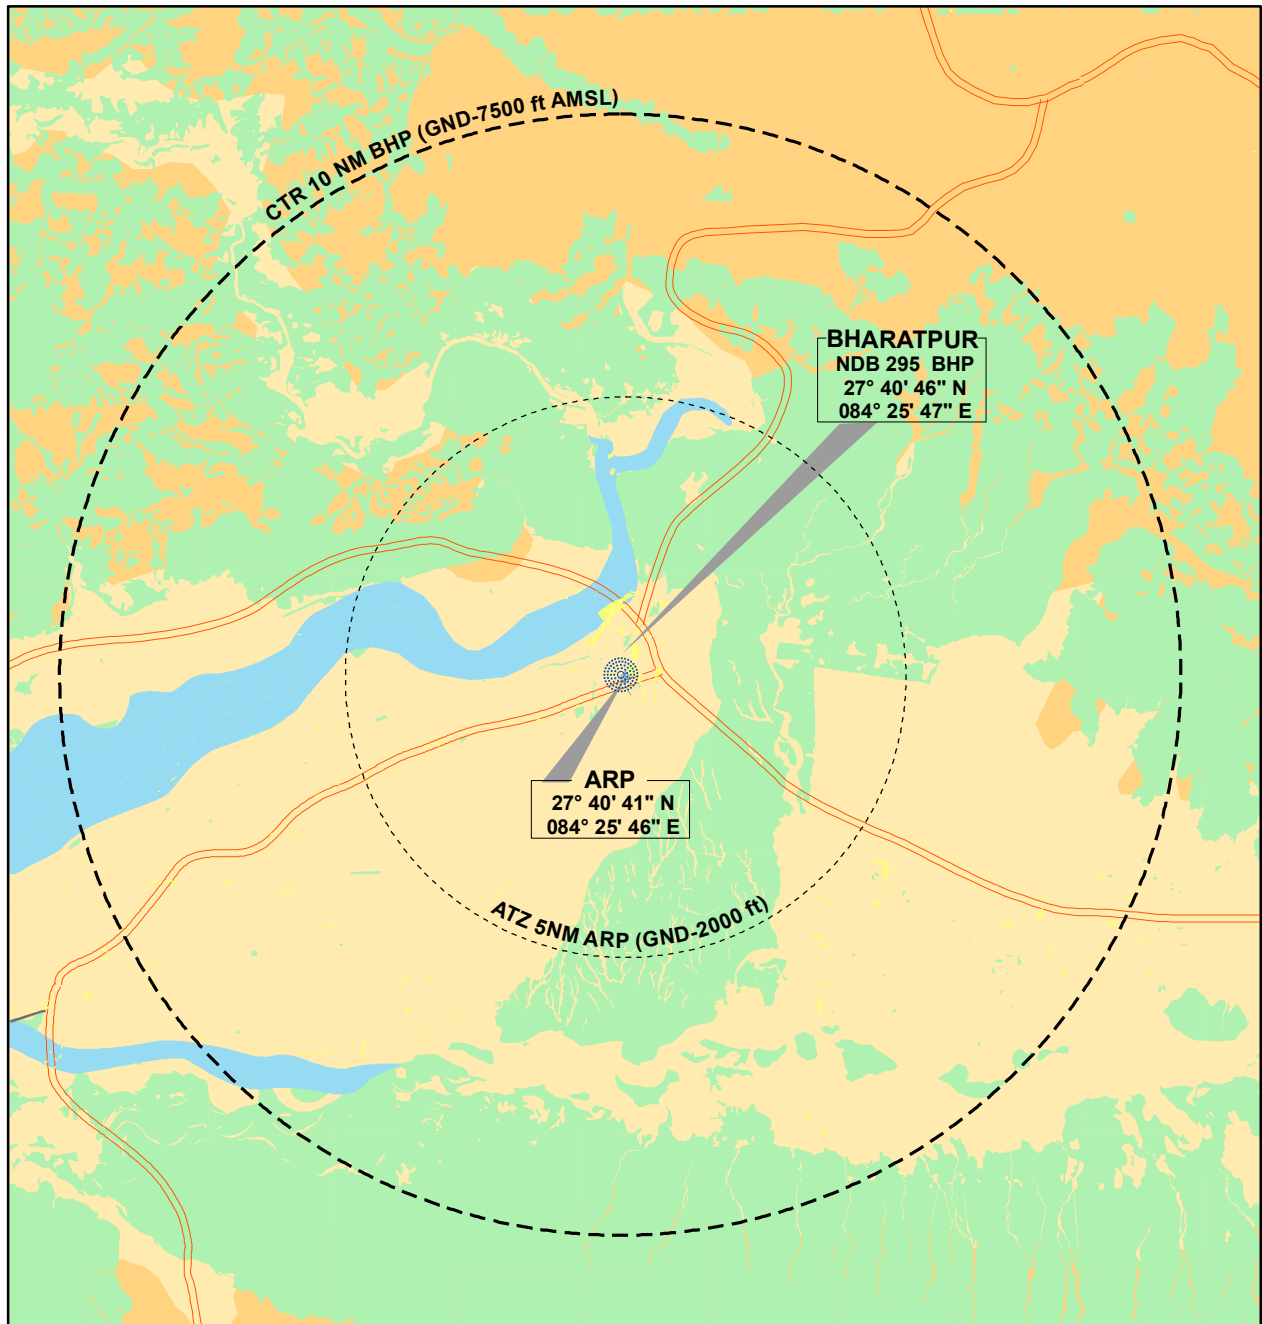

BHARATPUR CTR and ATZ

Airspace	Lateral Dimension	Vertical Limit
Aerodrome Traffic Zone (ATZ)	5 NM RADIUS OF ARP	<u>2000 ft AGL</u> GND
Control Zone (CTR)	10 NM RADIUS OF NDB BHP	<u>7500 ft AMSL</u> GND